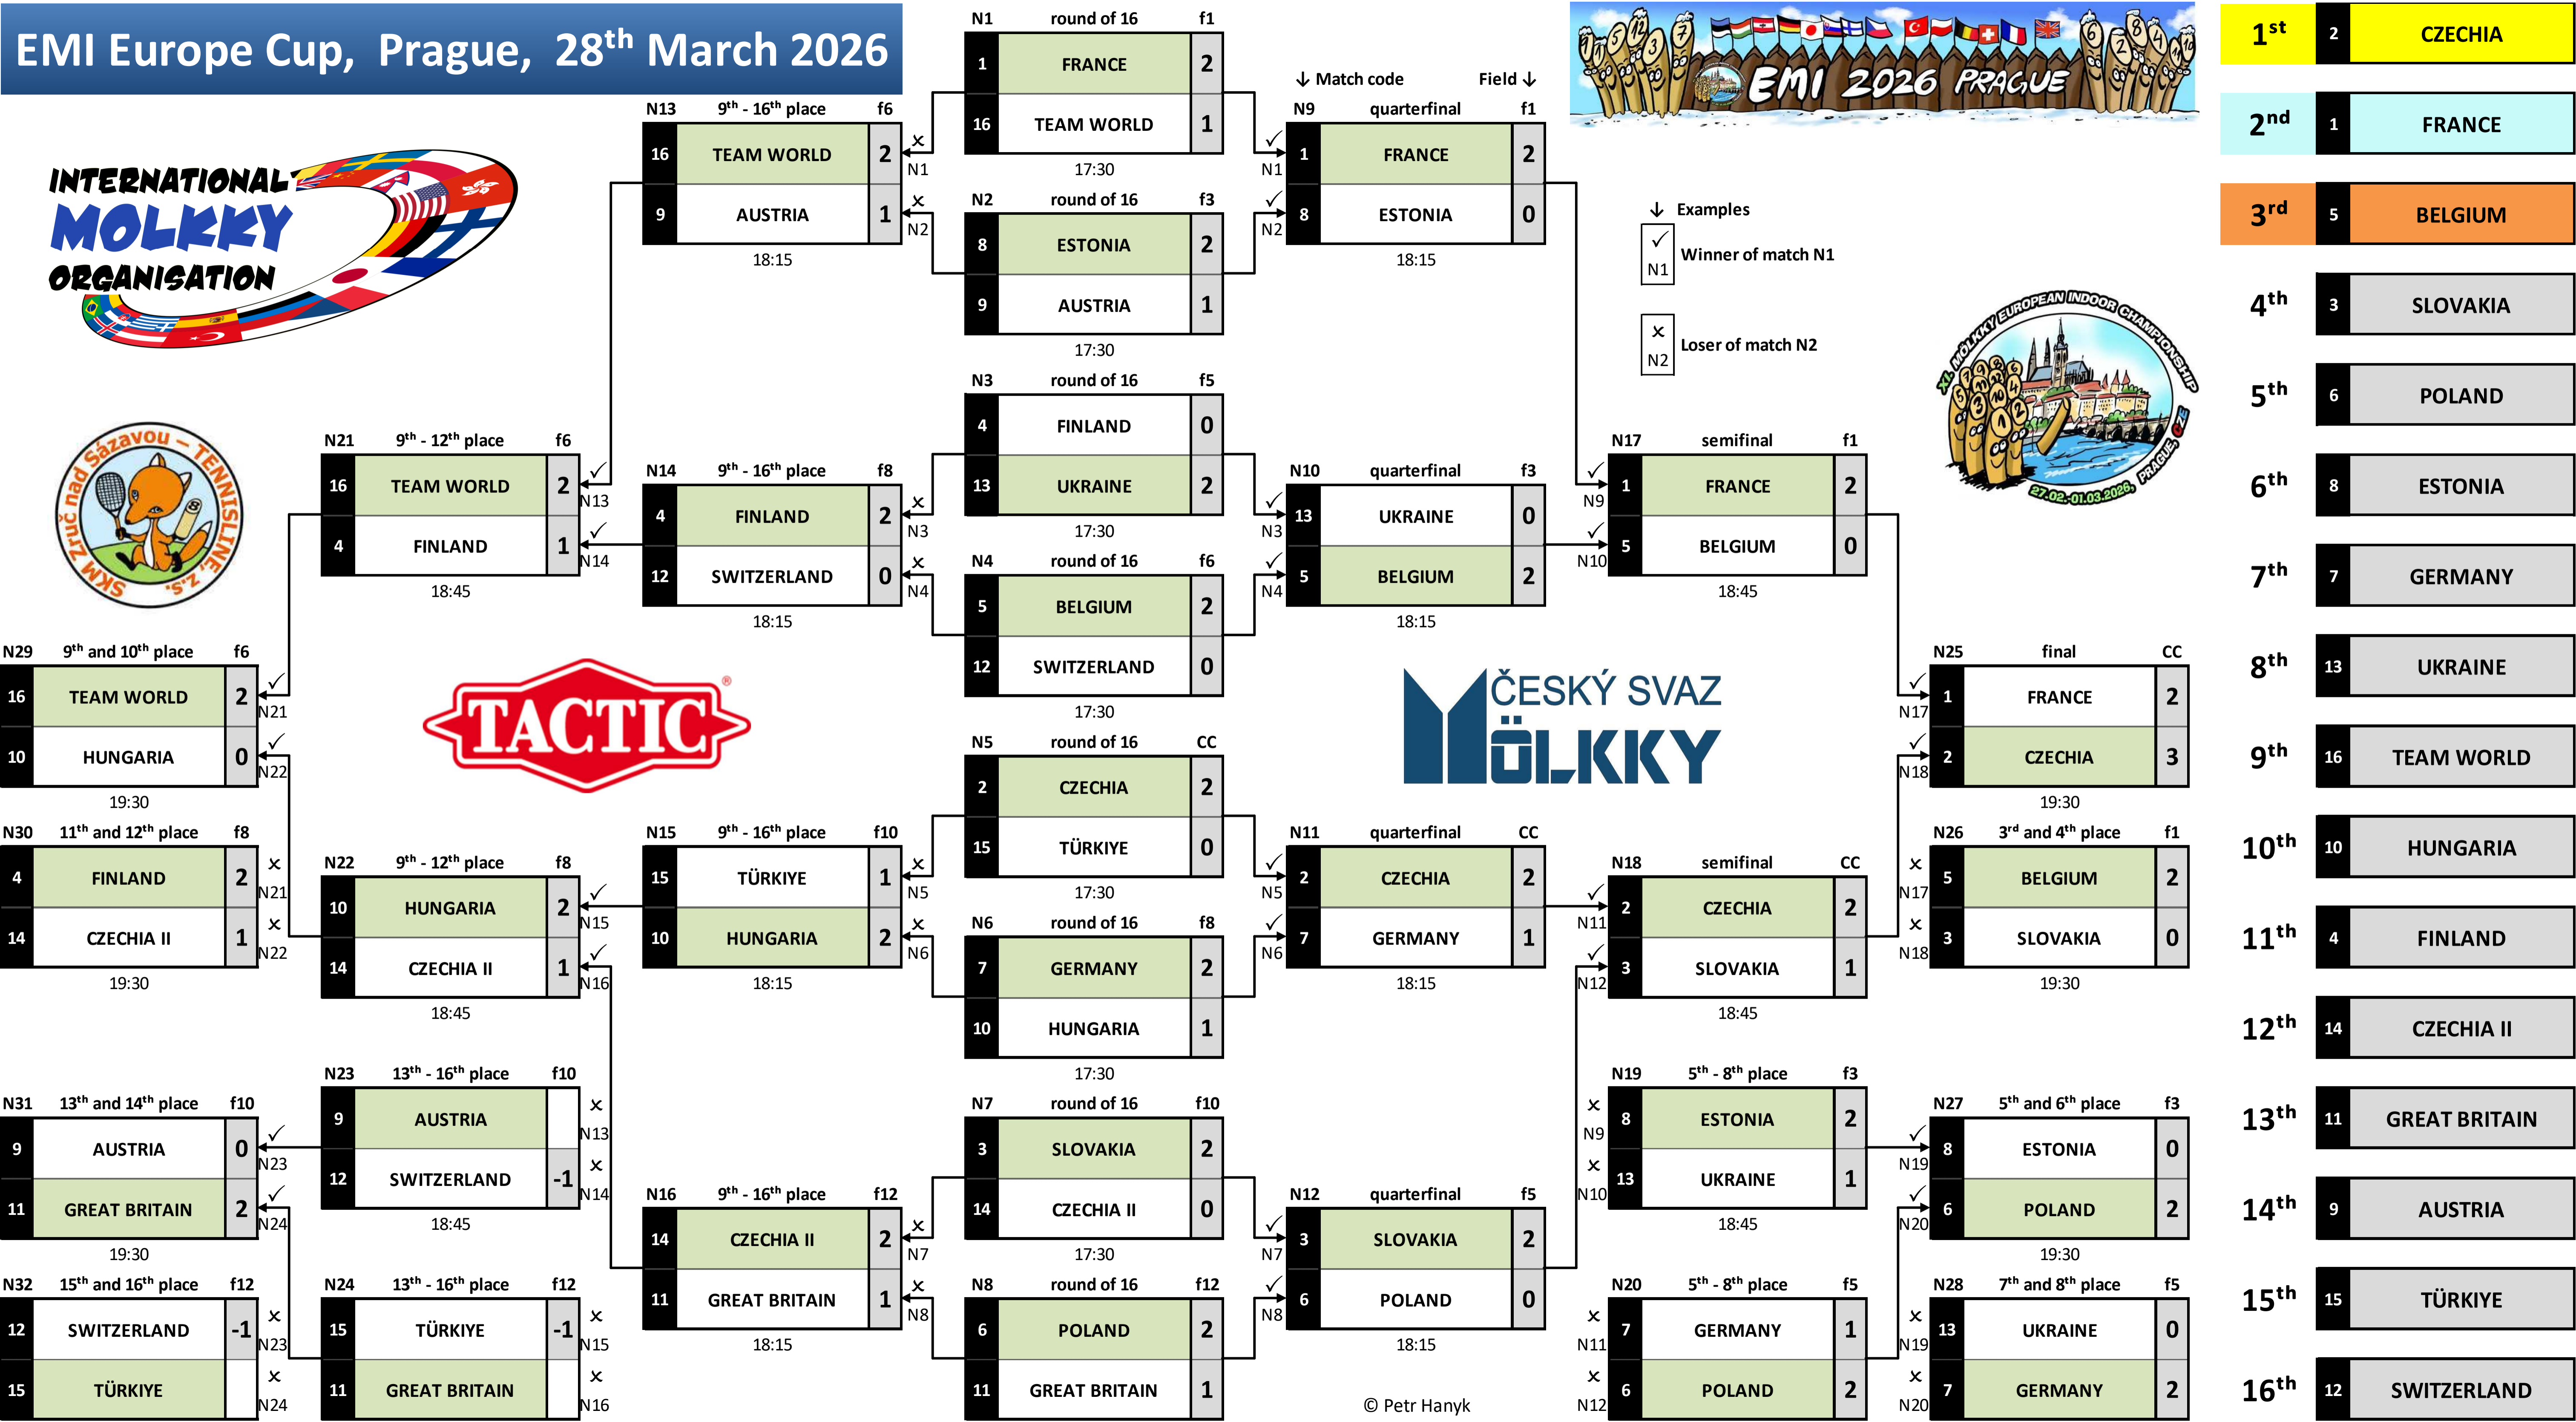

EMI Europe Cup, Prague, 28th March 2026

1 st	2	CZECHIA
2 nd	1	FRANCE
3 rd	5	BELGIUM
4 th	3	SLOVAKIA
5 th	6	POLAND
6 th	8	ESTONIA
7 th	7	GERMANY
8 th	13	UKRAINE
9 th	16	TEAM WORLD
10 th	10	HUNGARIA
11 th	4	FINLAND
12 th	14	CZECHIA II
13 th	11	GREAT BRITAIN
14 th	9	AUSTRIA
15 th	15	TÜRKIYE
16 th	12	SWITZERLAND