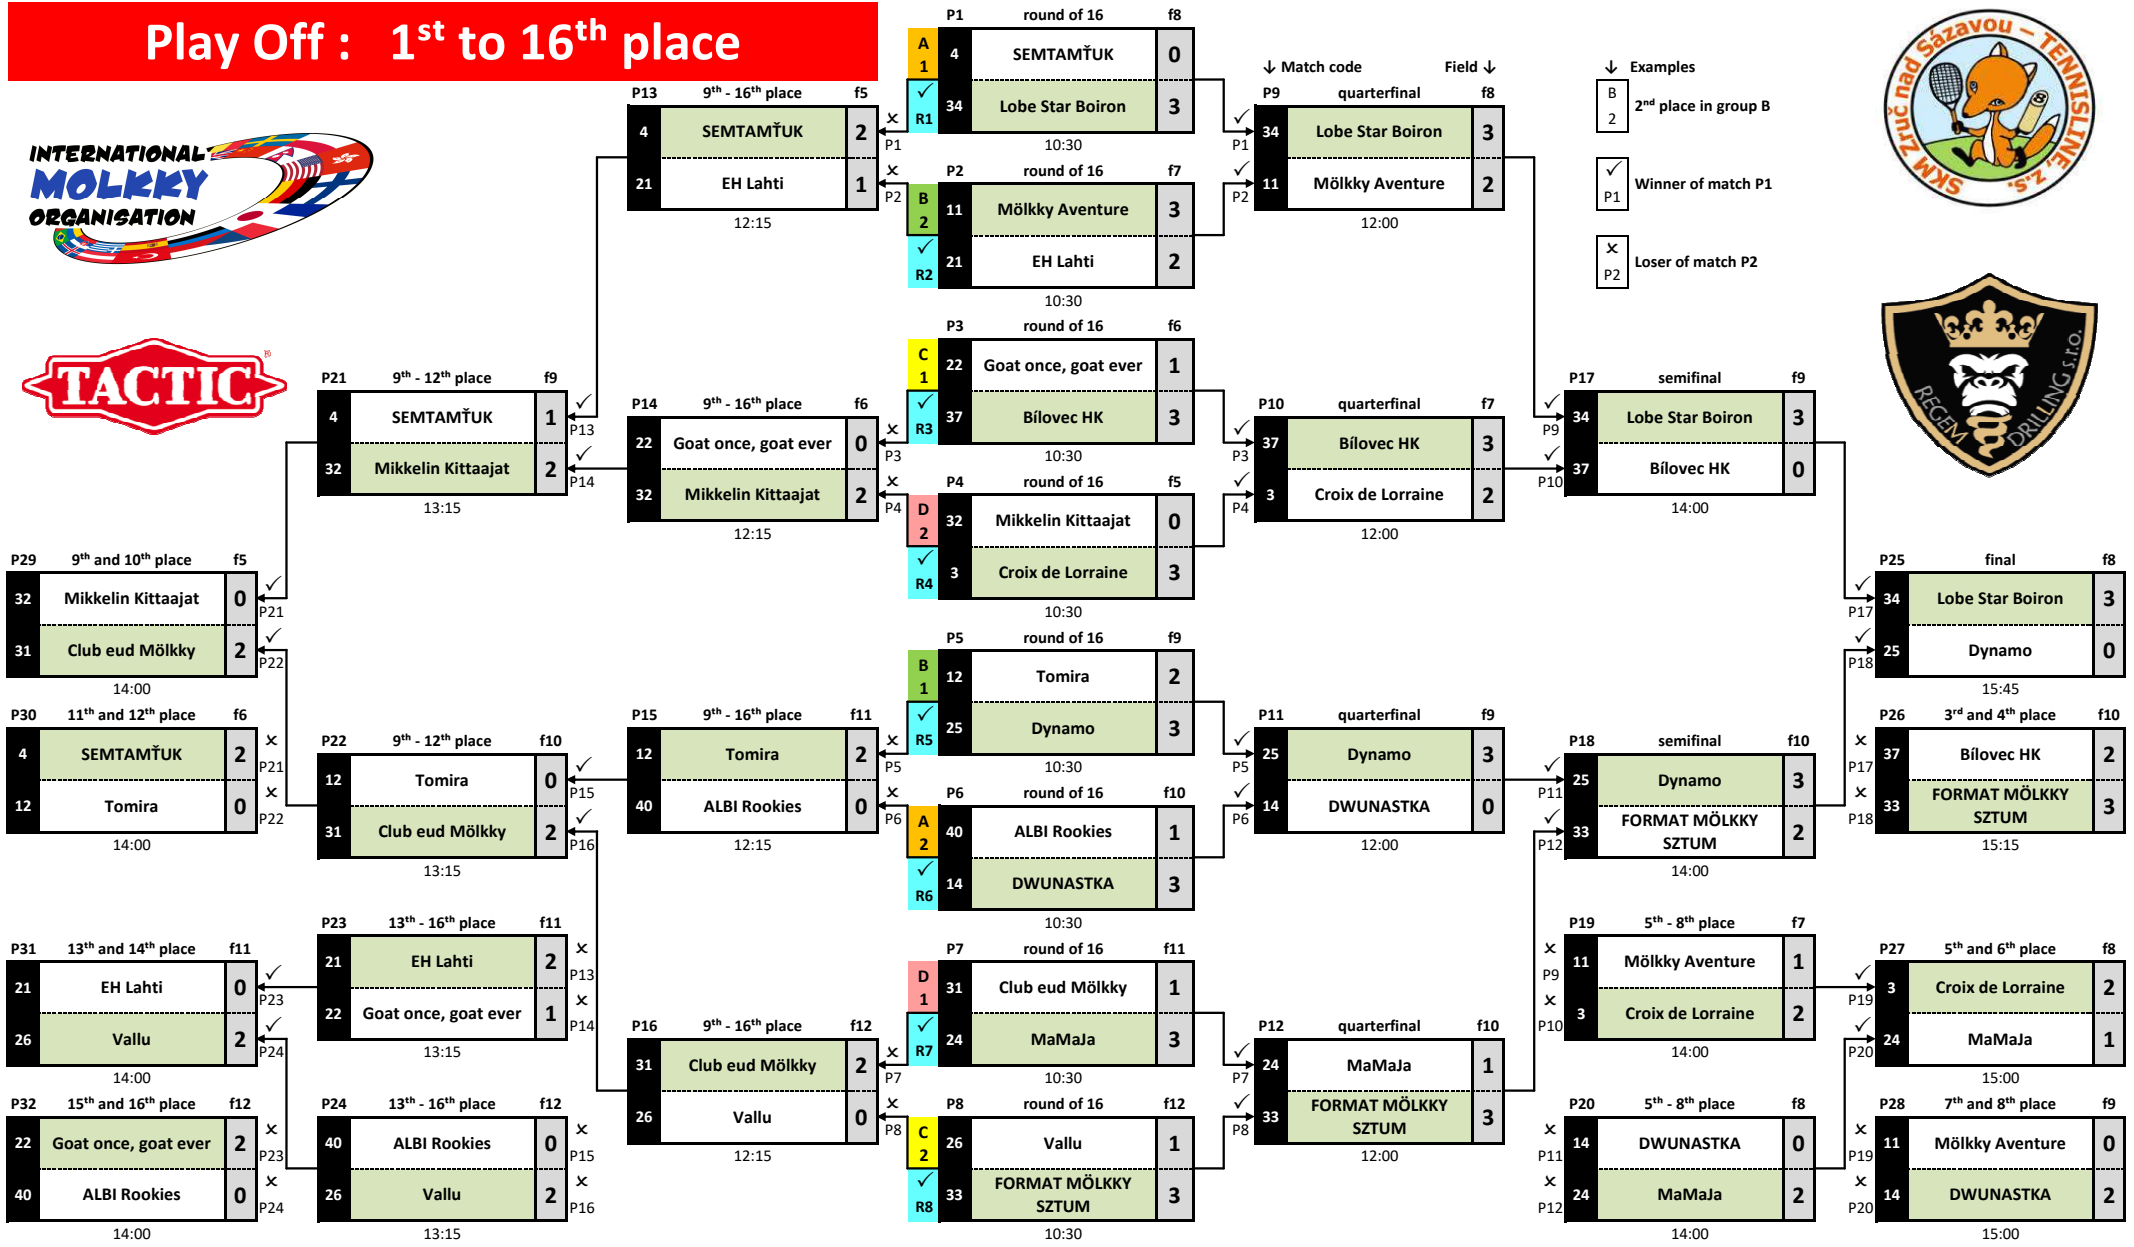

Play Off : 1st to 16th place

- ↓ Examples
- B 2 2nd place in group B
 - ✓ P1 Winner of match P1
 - ✗ P2 Loser of match P2

Last Chance : 17th to 32nd place

Battle for 33rd place

↓ Examples

B
4

 4th place in group B

✓
T1

 Winner of match T1

✗
T2

 Loser of match T2