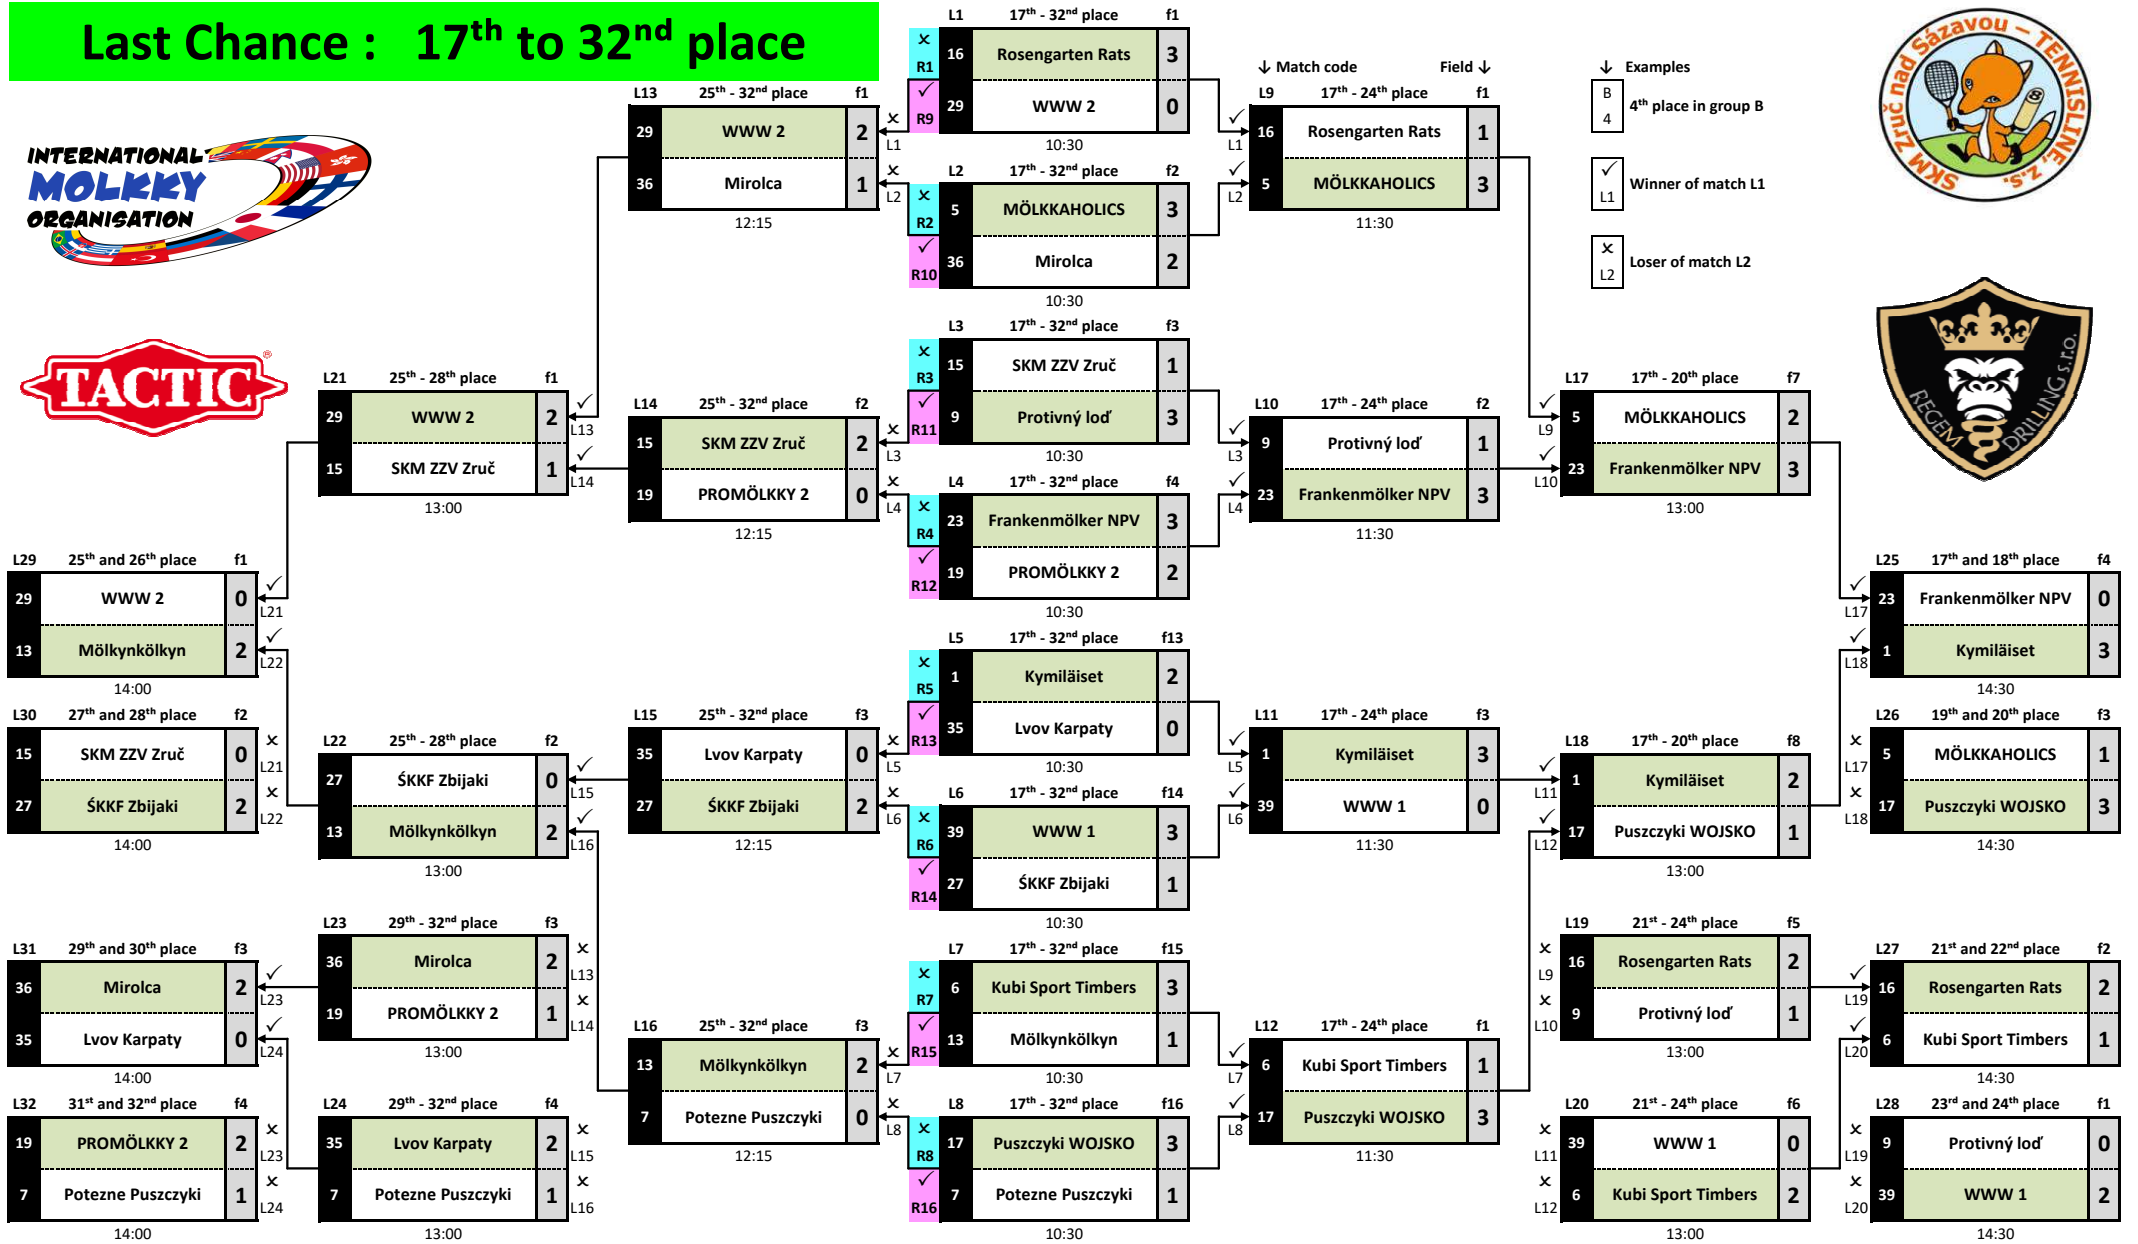

Play Off : 1st to 16th place

- ↓ Examples
- B 2 2nd place in group B
 - ✓ P1 Winner of match P1
 - ✗ P2 Loser of match P2

Last Chance : 17th to 32nd place

Battle for 33rd place

↓ Examples

B
4

 4th place in group B

✓
T1

 Winner of match T1

✗
T2

 Loser of match T2